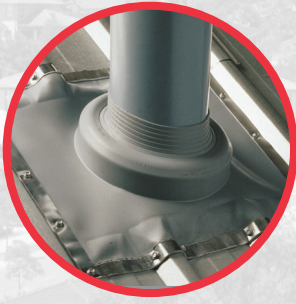

Soaker/Flat Roof Grey EPDM

Roof Pitch 0 - 60°

Penetration size mm	Base size mm	Part number
75-155	410 x 360	DF602
114-254	485 x 460	DF603
254-406	708 x 640	DF605
380-610	1010 x 905	DF606

Dektite Ezi-Seal Foam Base Black EPDM